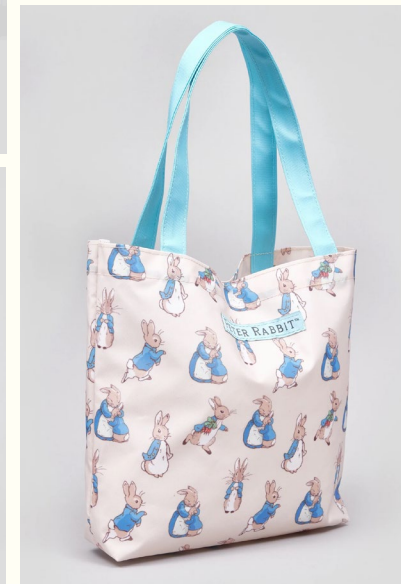

**WILLIAM
LAMB
GROUP** | SINCE
1887

<https://williamlambgroup.com/collections/peter-rabbit?sort=created-descending>

+44 (0) 1924 820 282

customerservice@williamlambgroup.com

William Lamb Group
Limited. Bottom Boat Road,
Stanley, Wakefield, WF3 4AY