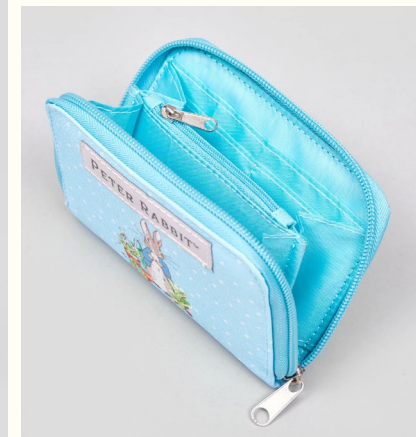

**WILLIAM
LAMB
GROUP** | SINCE
1887

<https://williamlambgroup.com/collections/peter-rabbit?sort=created-descending>

+44 (0) 1924 820 282

customerservice@williamlambgroup.com

William Lamb Group
Limited. Bottom Boat Road,
Stanley, Wakefield, WF3 4AY