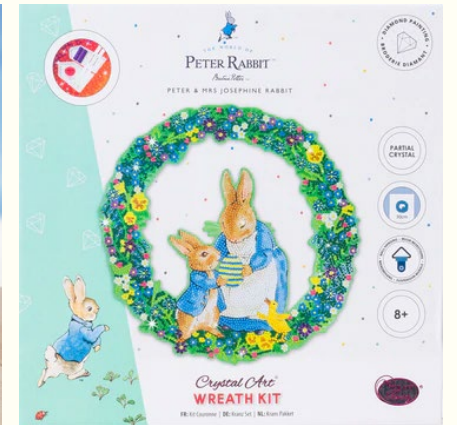

THE WORLD OF
PETER RABBIT™
Beatrix Potter™

<https://www.craftbuddyshop.com>

020 3417 6565

sales@craftbuddyltd.co.uk

Unit 7 Anglo Business Park,
Asheridge Road, Chesham,
HP5 2QA