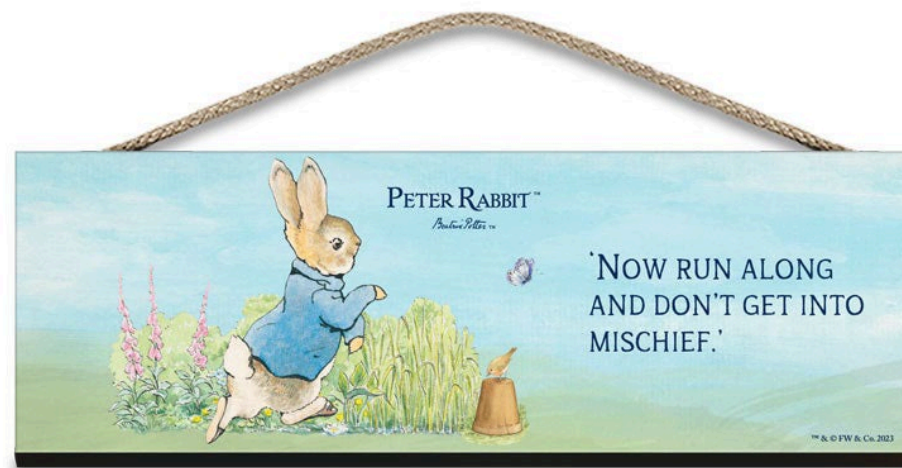

The **ORIGINAL**
METAL SIGN Co

<https://originalmetalsigns.co.uk>

01535 611000

info@originalmetalsigns.co.uk

Raiseprint House,
Royd Way,
Keighley,
West Yorkshire
BD21 3LG