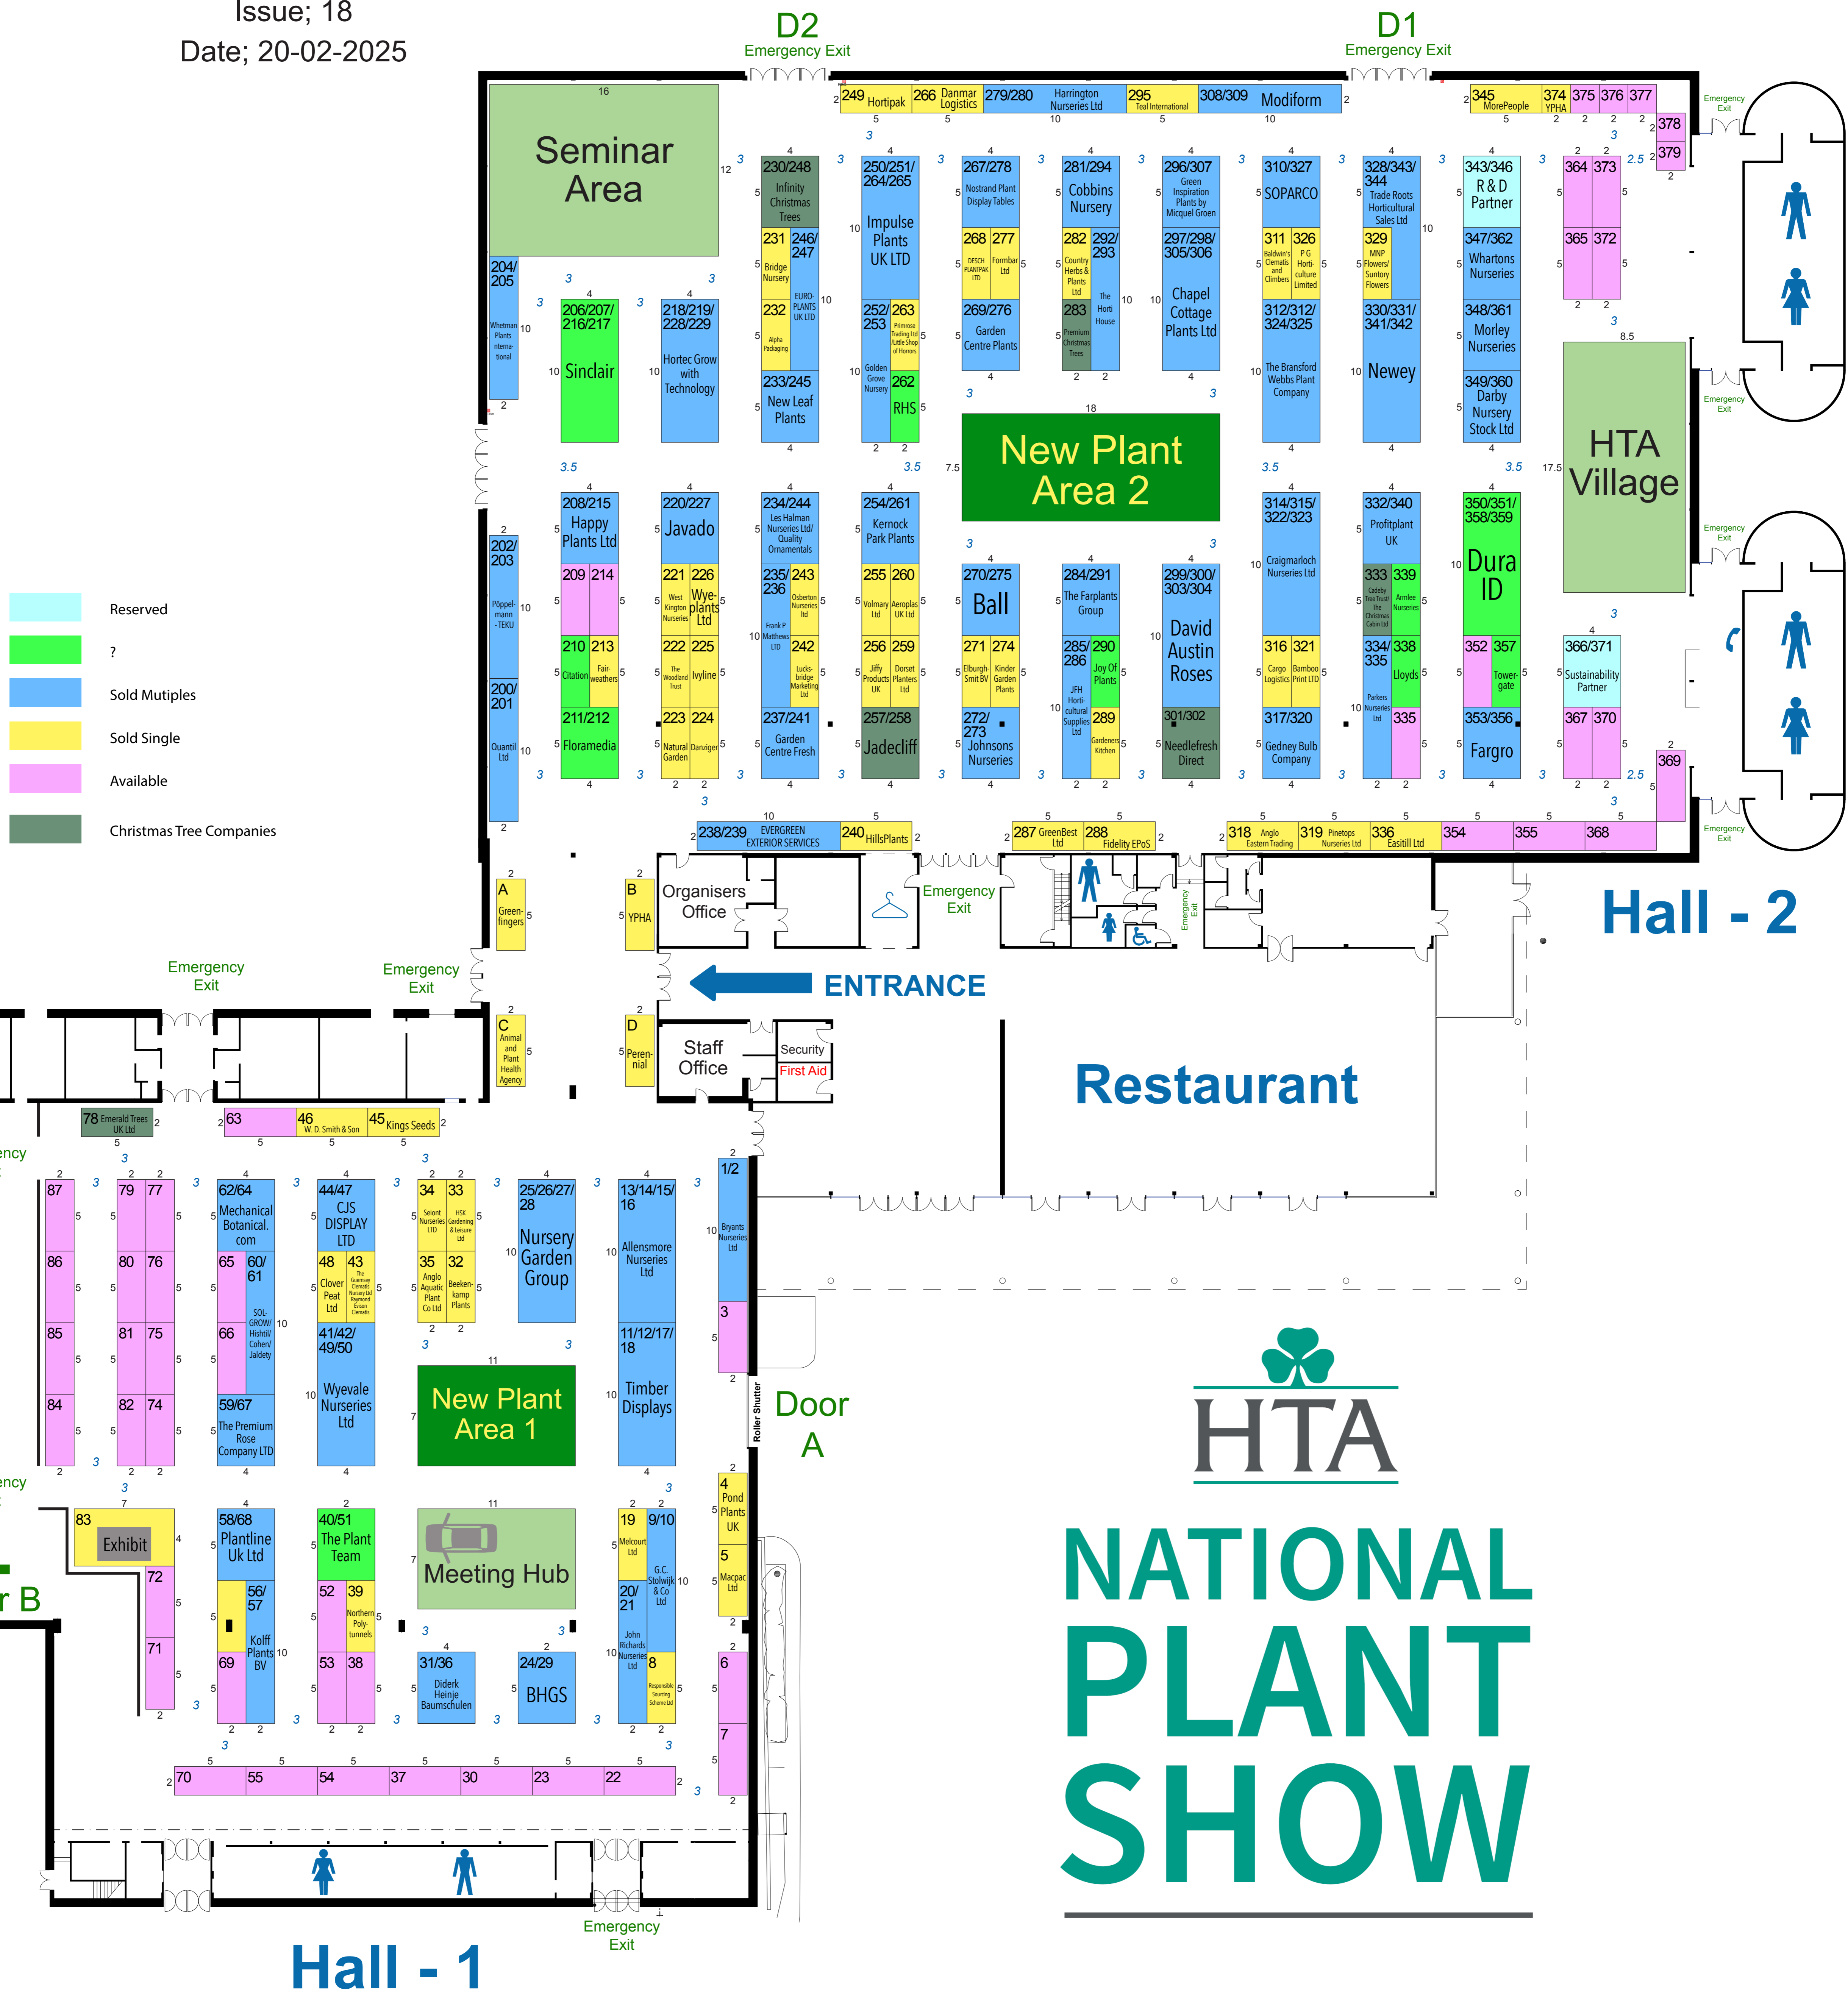

Issue; 18
Date; 20-02-2025

NATIONAL PLANT SHOW

June 2025
Halls 1 & 2 Stoneleigh Park