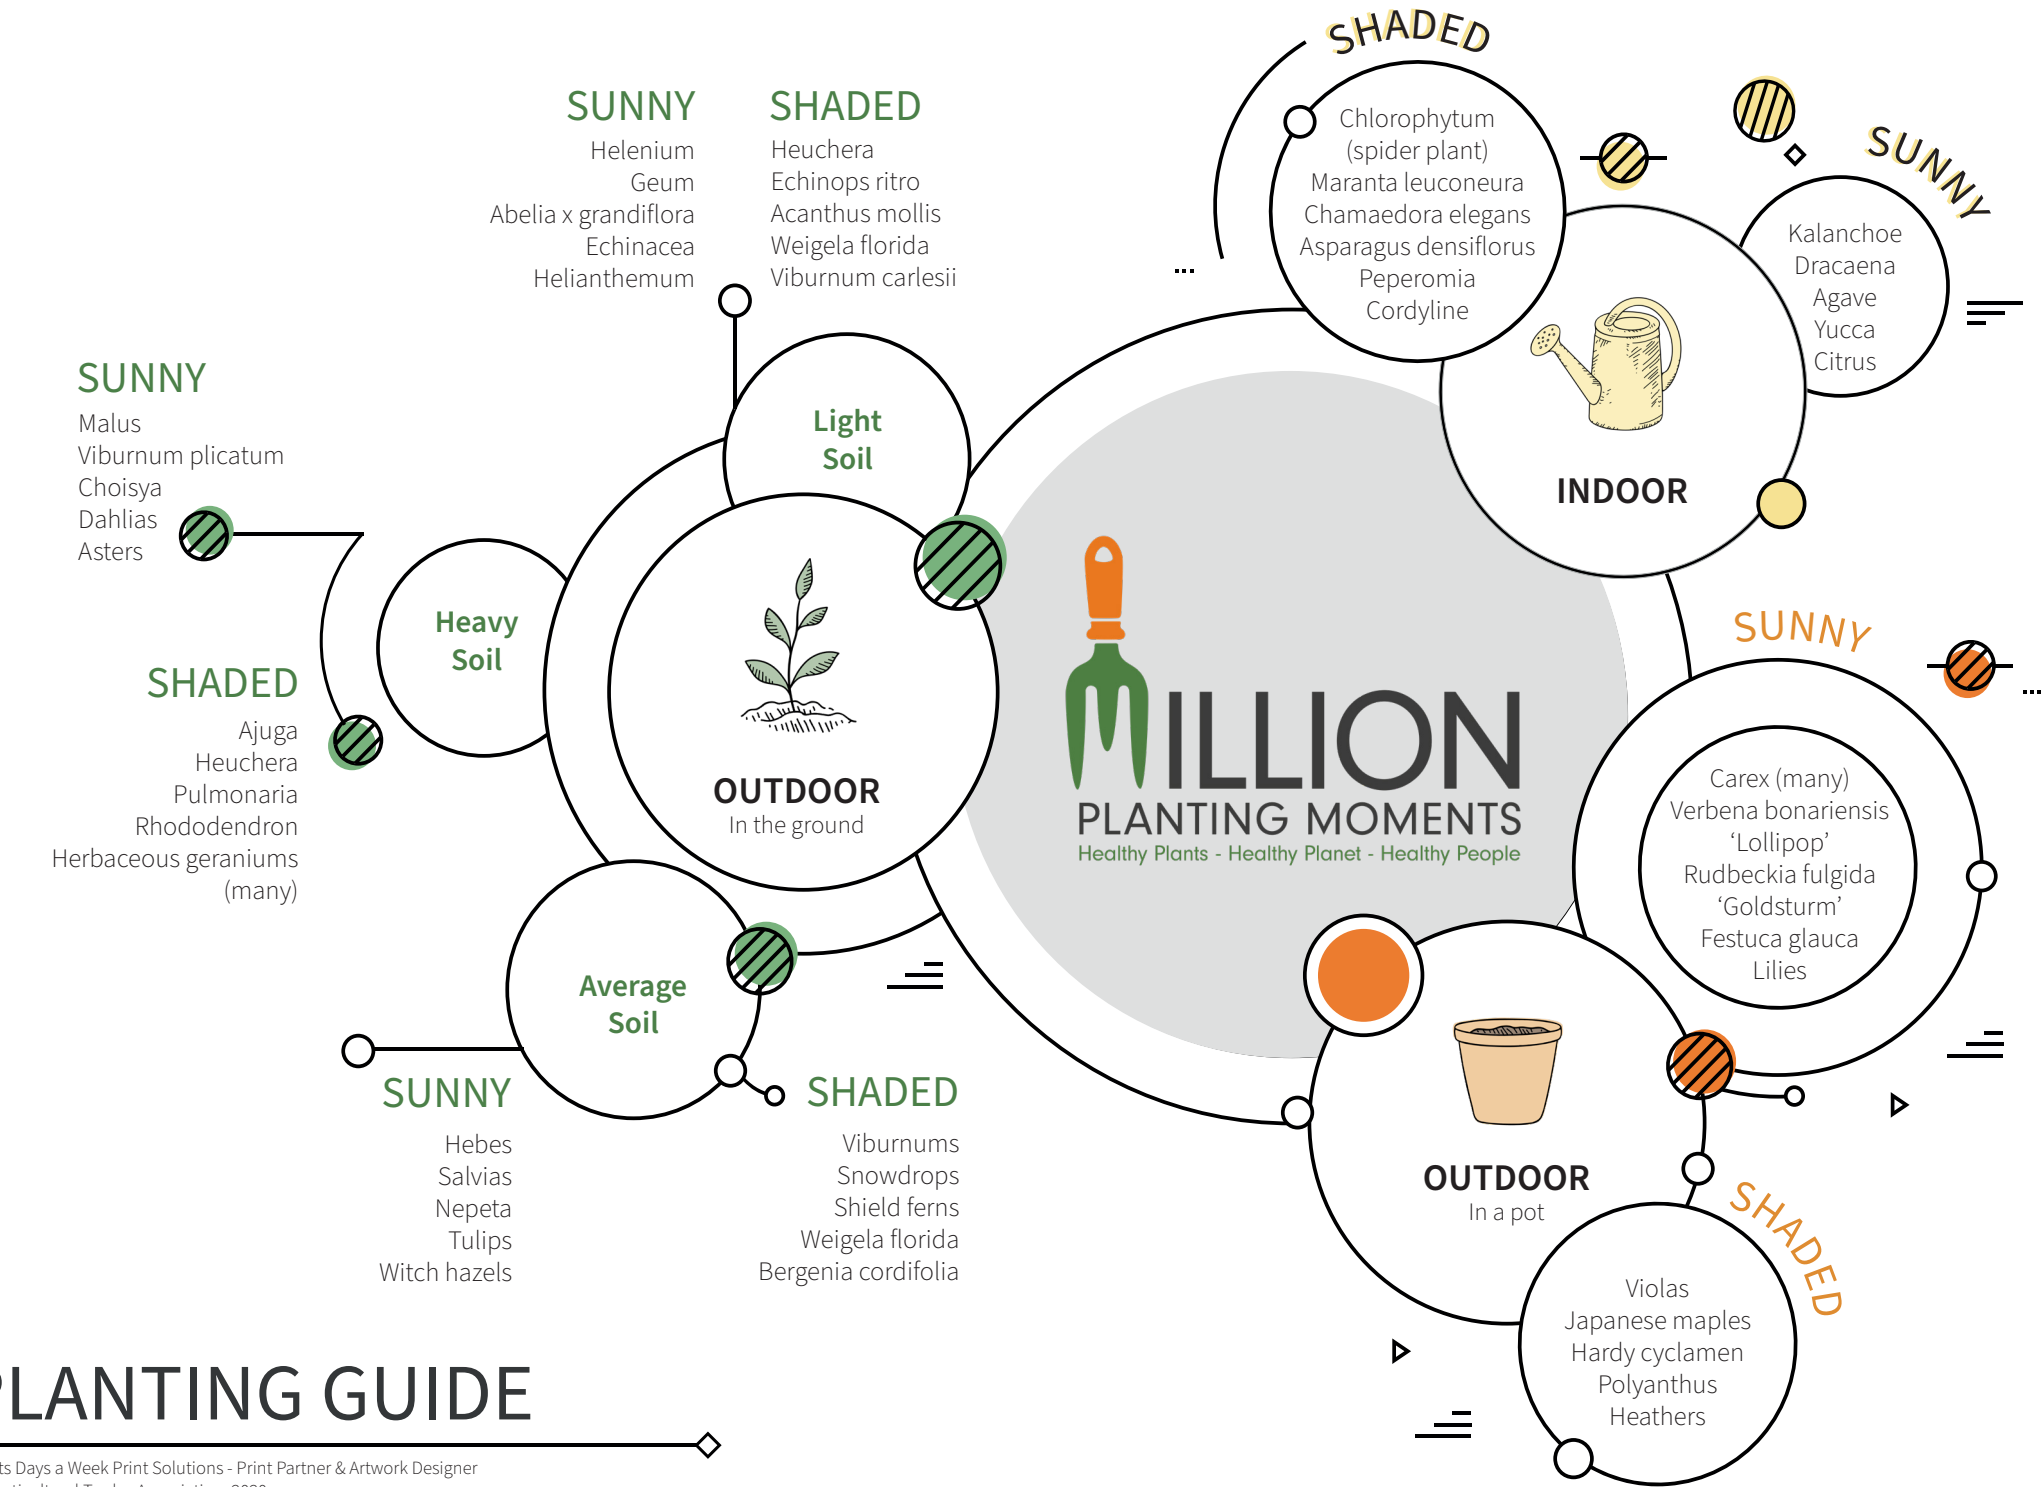

MILLION PLANTING MOMENTS

Healthy Plants - Healthy Planet - Healthy People

SUNNY

- Helenium
- Geum
- Abelia x grandiflora
- Echinacea
- Helianthemum

SHADED

- Heuchera
- Echinops ritro
- Acanthus mollis
- Weigela florida
- Viburnum carlesii

SHADED

- Chlorophytum (spider plant)
- Maranta leuconeura
- Chamaedora elegans
- Asparagus densiflorus
- Peperomia
- Cordyline

SUNNY

- Kalanchoe
- Dracaena
- Agave
- Yucca
- Citrus

INDOOR

SUNNY

- Malus
- Viburnum plicatum
- Choisya
- Dahlias
- Asters

Light Soil

OUTDOOR

In the ground

Heavy Soil

SHADED

- Ajuga
- Heuchera
- Pulmonaria
- Rhododendron
- Herbaceous geraniums (many)

SUNNY

- Carex (many)
- Verbena bonariensis
- 'Lollipop'
- Rudbeckia fulgida
- 'Goldsturm'
- Festuca glauca
- Lilies